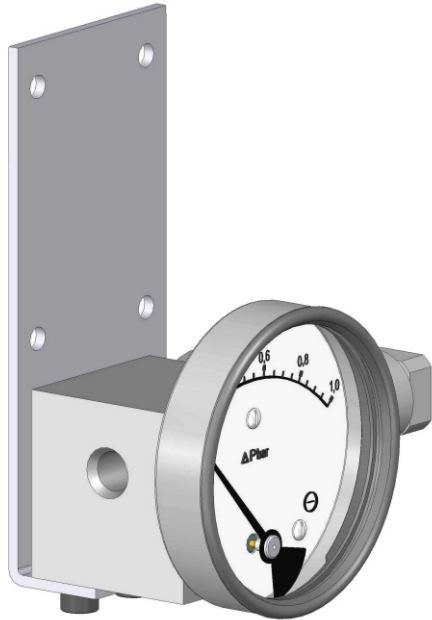

200 DGR MOUNTING COMBINATIONS

SURFACE MOUNTING

HORIZONTAL PIPE MOUNTING

VERTICAL PIPE MOUNTING

PANEL MOUNTING