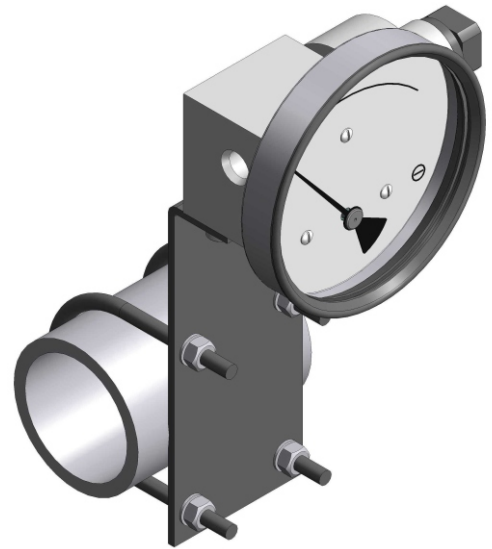

200 DGR MOUNTING COMBINATIONS

SURFACE MOUNTING

HORIZONTAL PIPE MOUNTING

VERTICAL PIPE MOUNTING

PANEL MOUNTING