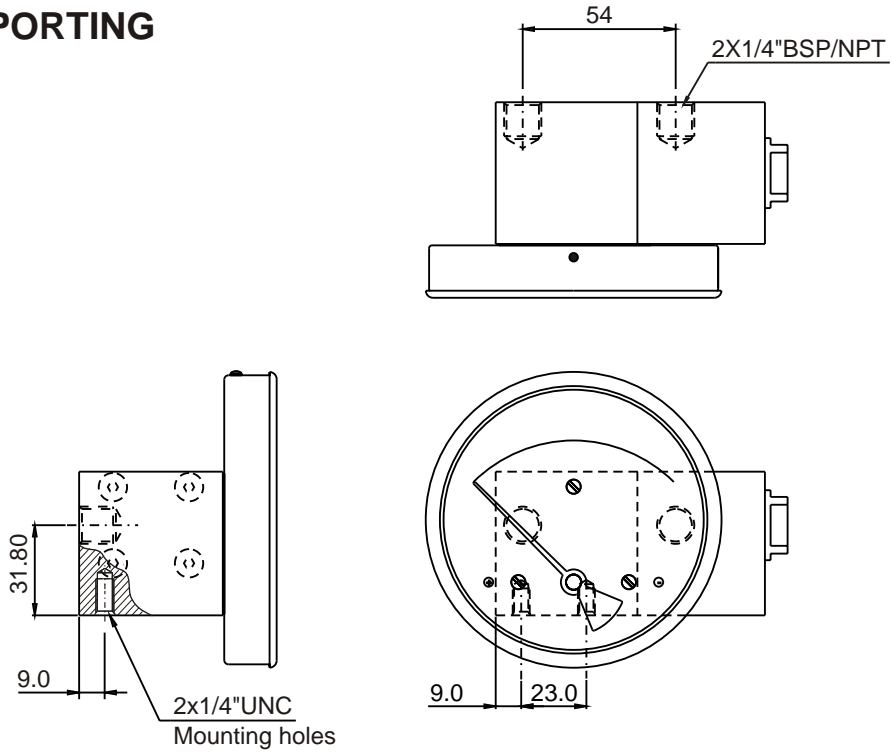

PORTING DETAILS, ROLLING DIAPHRAGM INSTRUMENTS (200 DGR)

BACK PORTING

BOTTOM PORTING

NOTE : 2x1/4" UNC MOUNTING HOLES PROVIDED ON REQUEST.