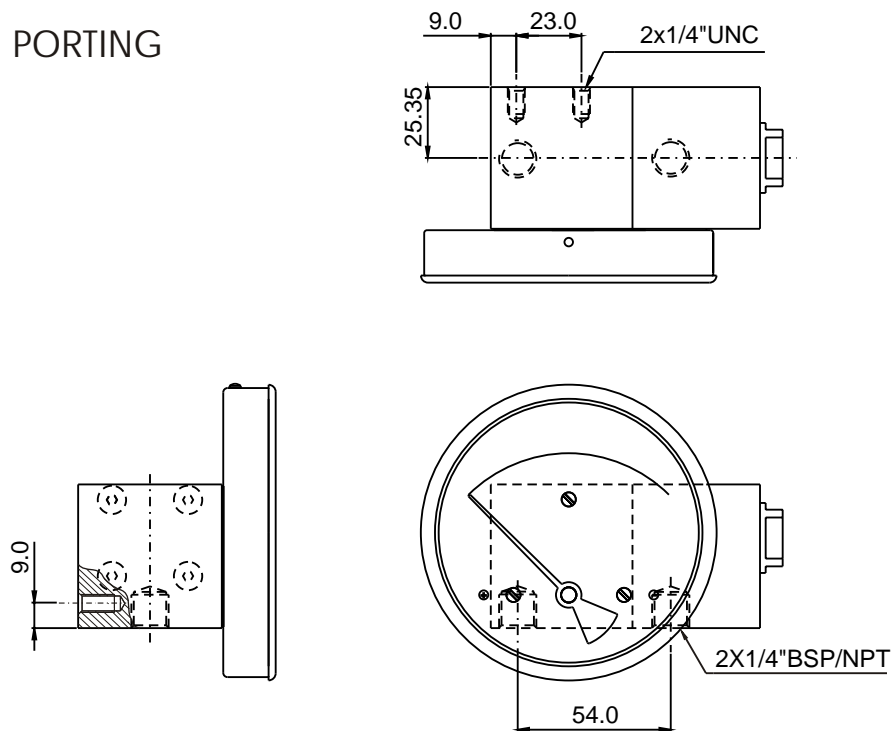

PORTING DETAILS, ROLLING DIAPHRAGM INSTRUMENTS (200 DGR)

BACK PORTING

BOTTOM PORTING

NOTE : 2x1/4" UNC MOUNTING HOLES PROVIDED ON REQUEST.