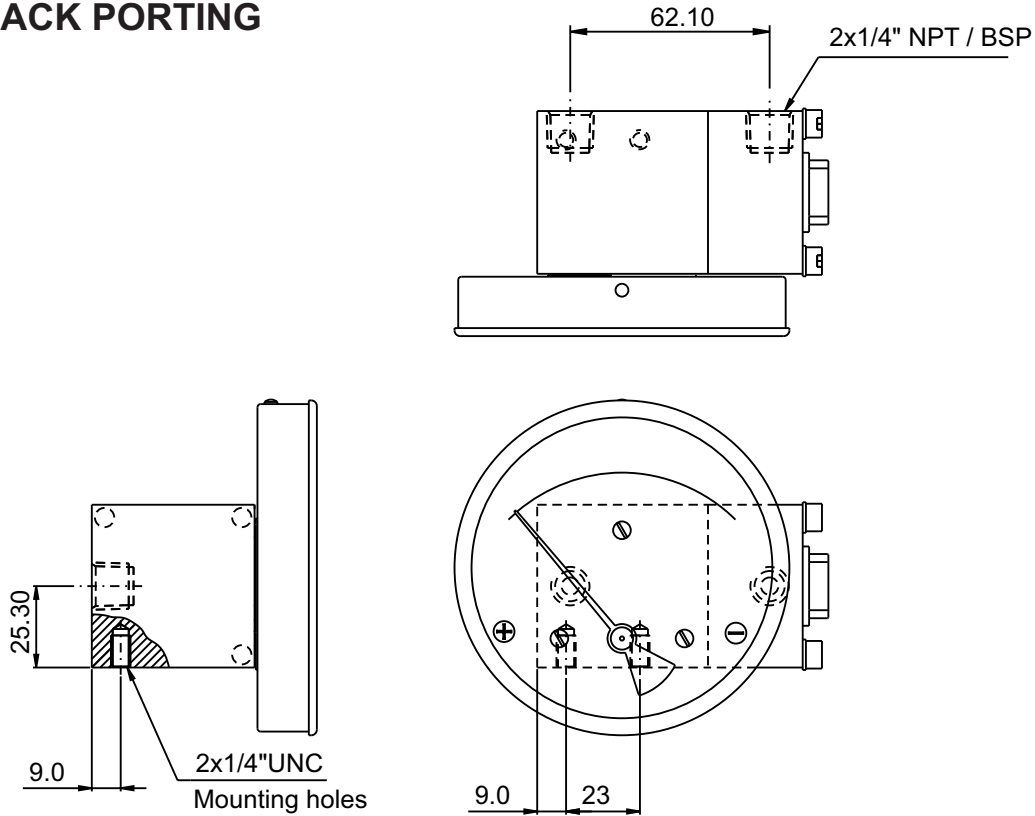

PORTING DETAILS, SMALL CONVOLUTED DIAPHRAGM INST. (300 DGC)

BACK PORTING

BOTTOM PORTING

NOTE : 2x1/4" UNC MOUNTING HOLES PROVIDED ON REQUEST.