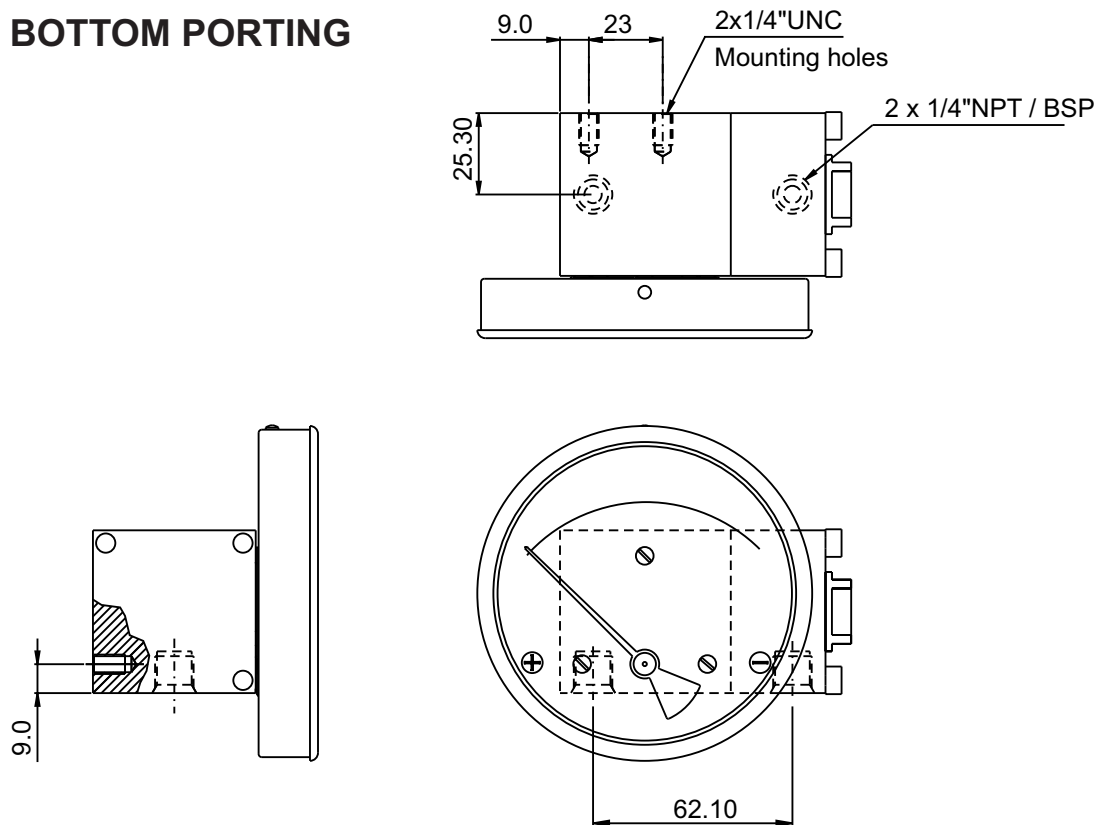

PORTING DETAILS, SMALL CONVOLUTED DIAPHRAGM INST. (300 DGC)

BACK PORTING

BOTTOM PORTING

NOTE : 2x1/4" UNC MOUNTING HOLES PROVIDED ON REQUEST.