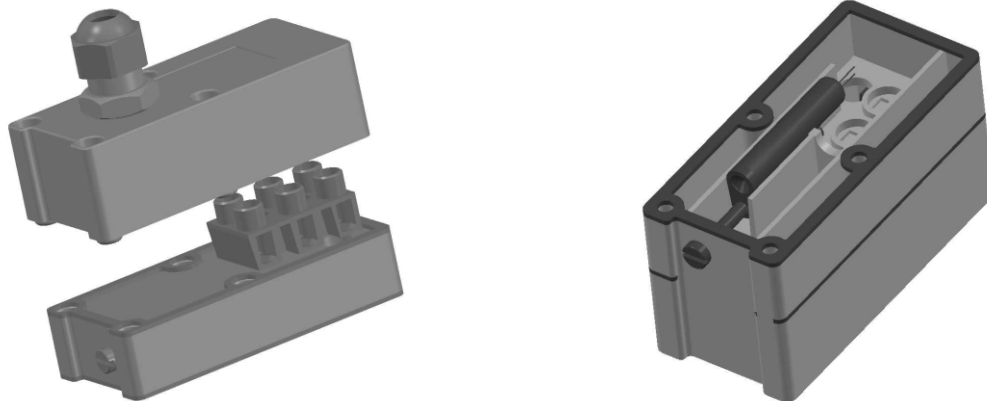

**SWITCH COVER COMBINATIONS,
DIAPHRAGM INSTRUMENTS (300 DGC)**

With terminal strip and PG gland

With DIN plug