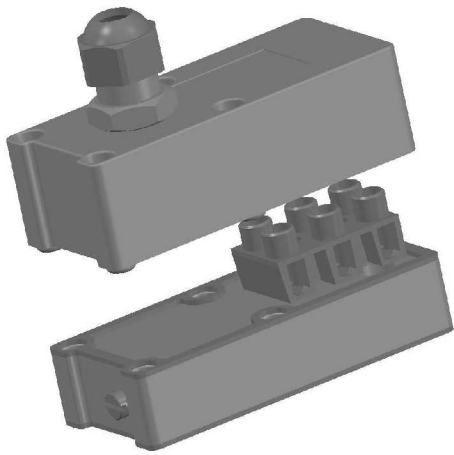

**SWITCH COVER COMBINATIONS,
ROLLING DIAPHRAGM INSTRUMENTS (200 DGR),
SMALL CONVOLUTED DIAPHRAGM INSTRUMENTS (300 DGC)
COMPOUND (CENTRE ZERO) INSTRUMENTS (300 DGC)**

Terminal Strip

DIN plug