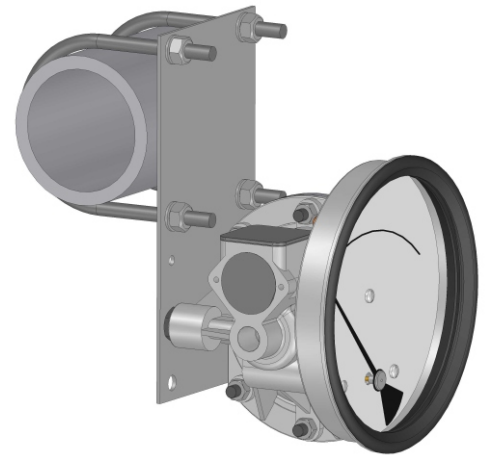

## 600 DGC MOUNTING COMBINATIONS

---

**SURFACE MOUNTING**

**HORIZONTAL PIPE MOUNTING**

**VERTICAL PIPE MOUNTING**

**PANEL MOUNTING**