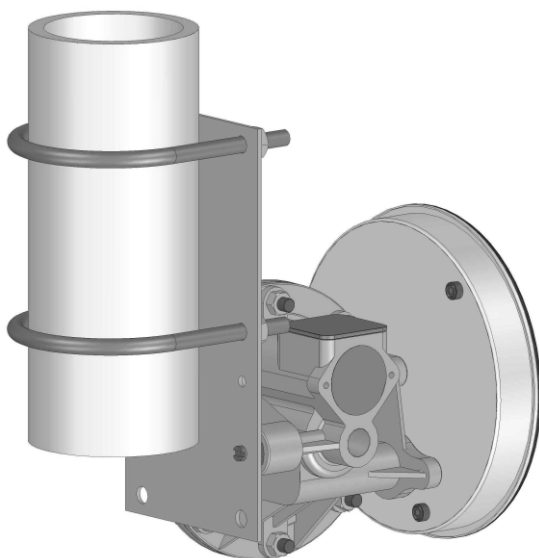

## 600 DGC MOUNTING COMBINATIONS

---

**SURFACE MOUNTING**

**HORIZONTAL PIPE MOUNTING**

**VERTICAL PIPE MOUNTING**

**PANEL MOUNTING**