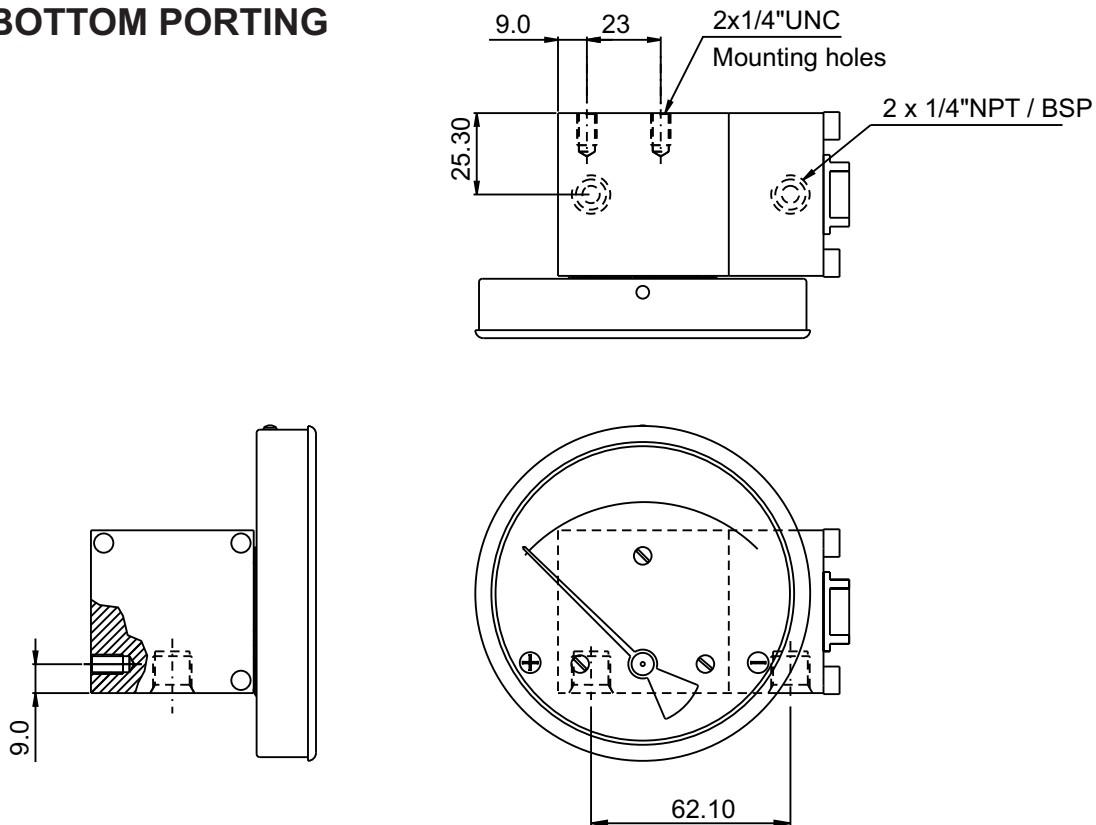

## PORTING DETAILS, SMALL CONVOLUTED DIAPHRAGM INST. (700 DGC)

### BACK PORTING

### BOTTOM PORTING

NOTE : 2x1/4"UNC MOUNTING HOLES PROVIDED ON REQUEST.