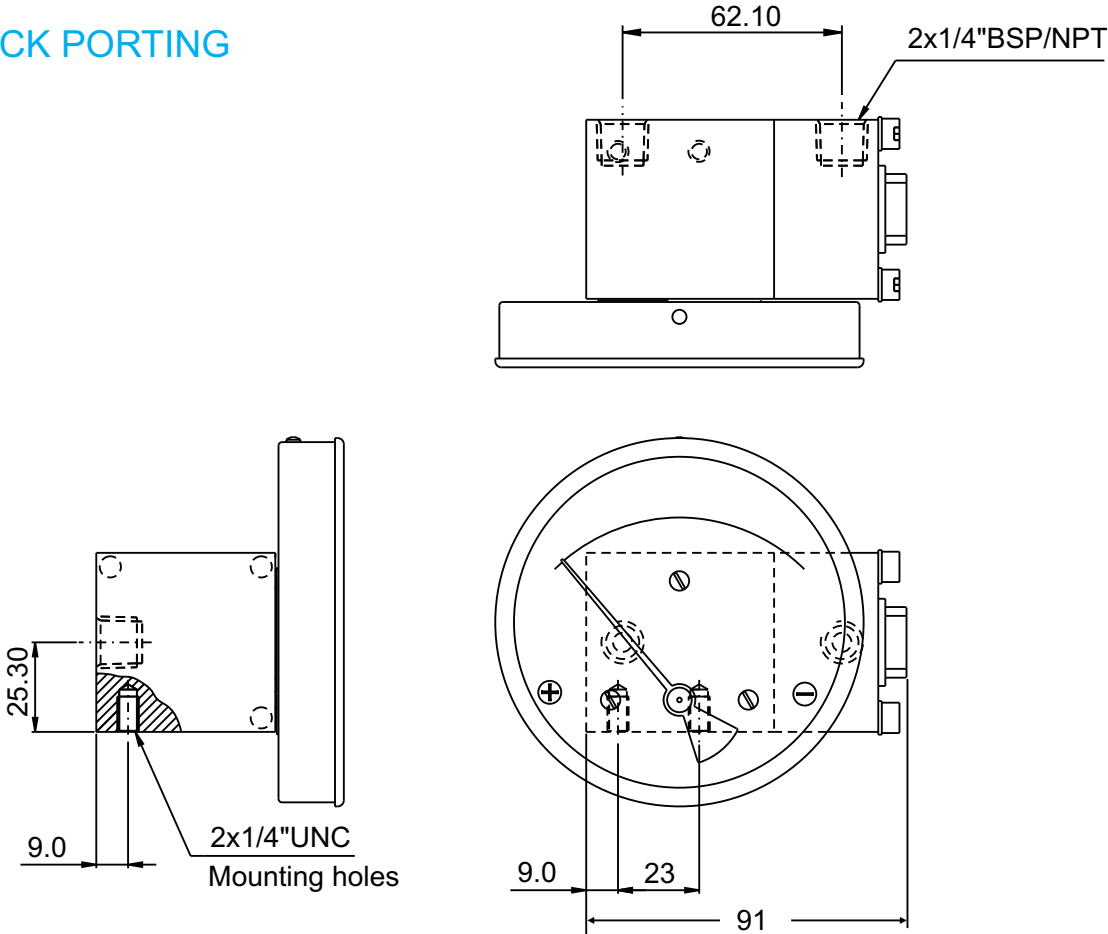

PORTING DETAILS 700DGC (WITHOUT SWITCH)

BACK PORTING

BOTTOM PORTING