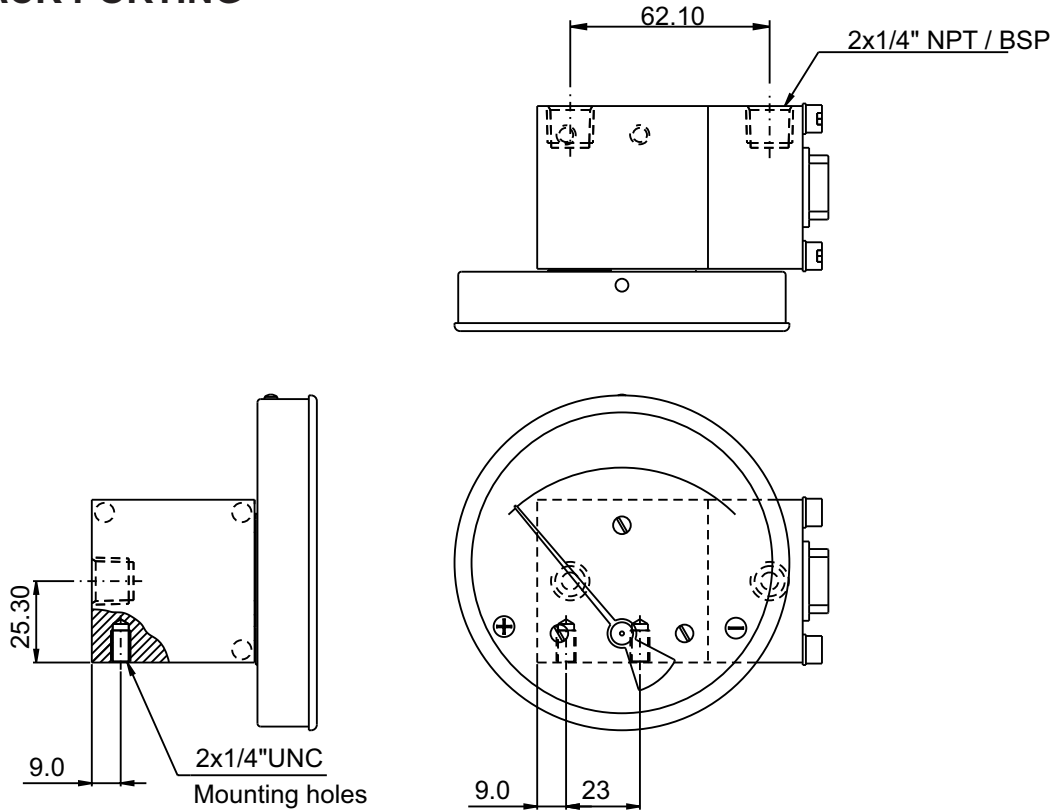

## PORTING DETAILS, SMALL CONVOLUTED DIAPHRAGM INST. (700 DGC)

### BACK PORTING

### BOTTOM PORTING

NOTE : 2x1/4"UNC MOUNTING HOLES PROVIDED ON REQUEST.