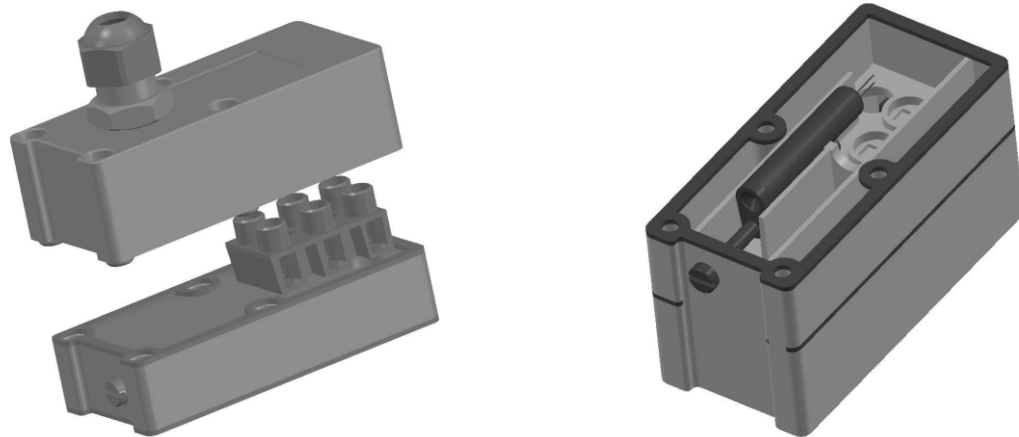

**SWITCH COVER COMBINATIONS,
DIAPHRAGM INSTRUMENTS (700 DGC)**

With terminal strip and PG gland

With DIN plug