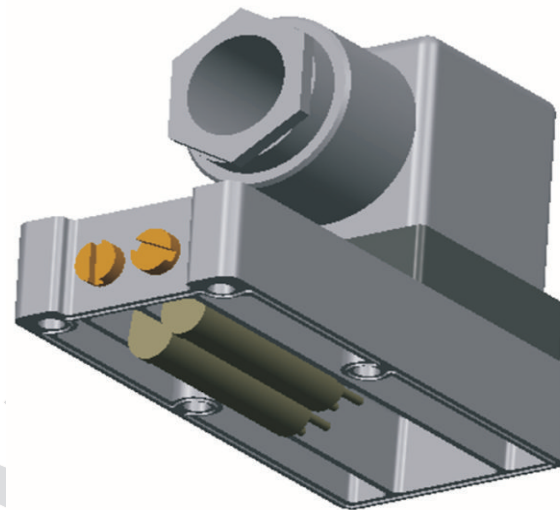

SWITCH COVER COMBINATIONS, 700DGC (CRYOGENIC TANK LEVEL INSTRUMENT)

DIN plug

Terminal Strip