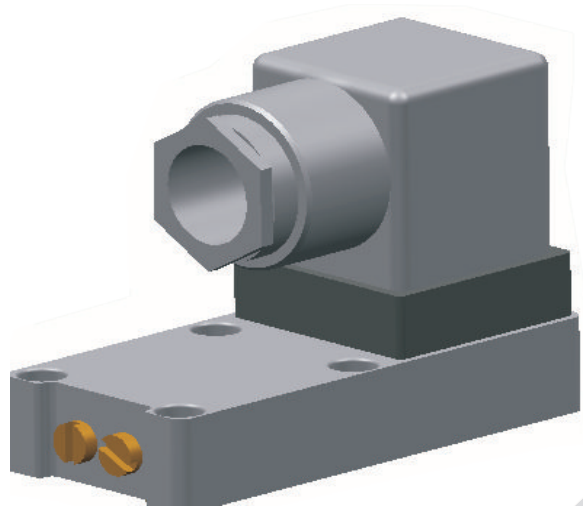

SWITCH COVER COMBINATIONS, 700DGC (CRYOGENIC TANK LEVEL INSTRUMENT)

DIN plug

Terminal Strip