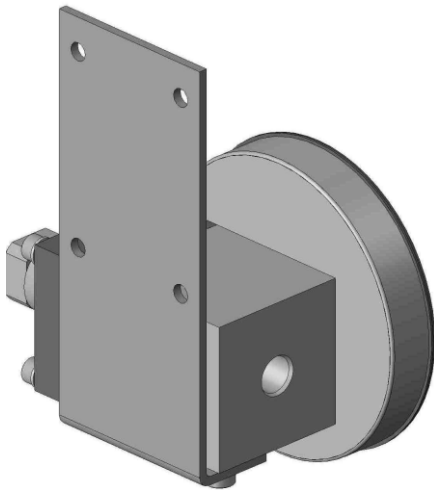

## CZ 300DGC MOUNTING COMBINATIONS

---

**SURFACE MOUNTING**

**HORIZONTAL PIPE MOUNTING**

**VERTICAL PIPE MOUNTING**

**PANEL MOUNTING**