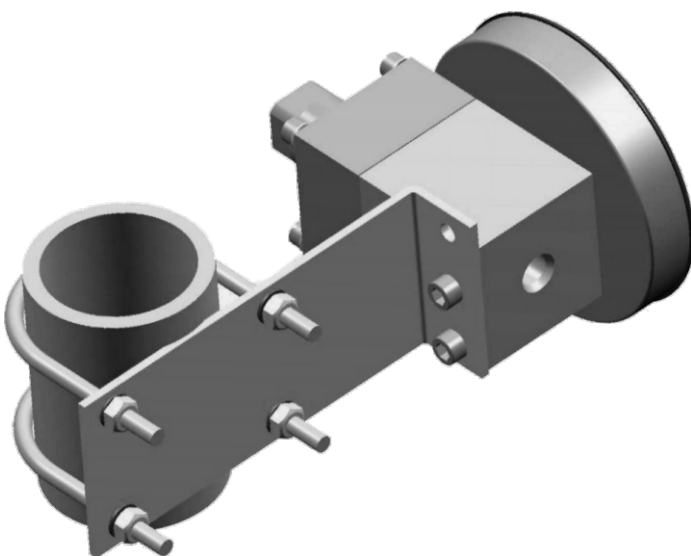

## CZ 300DGC MOUNTING COMBINATIONS

---

**SURFACE MOUNTING**

**HORIZONTAL PIPE MOUNTING**

**VERTICAL PIPE MOUNTING**

**PANEL MOUNTING**