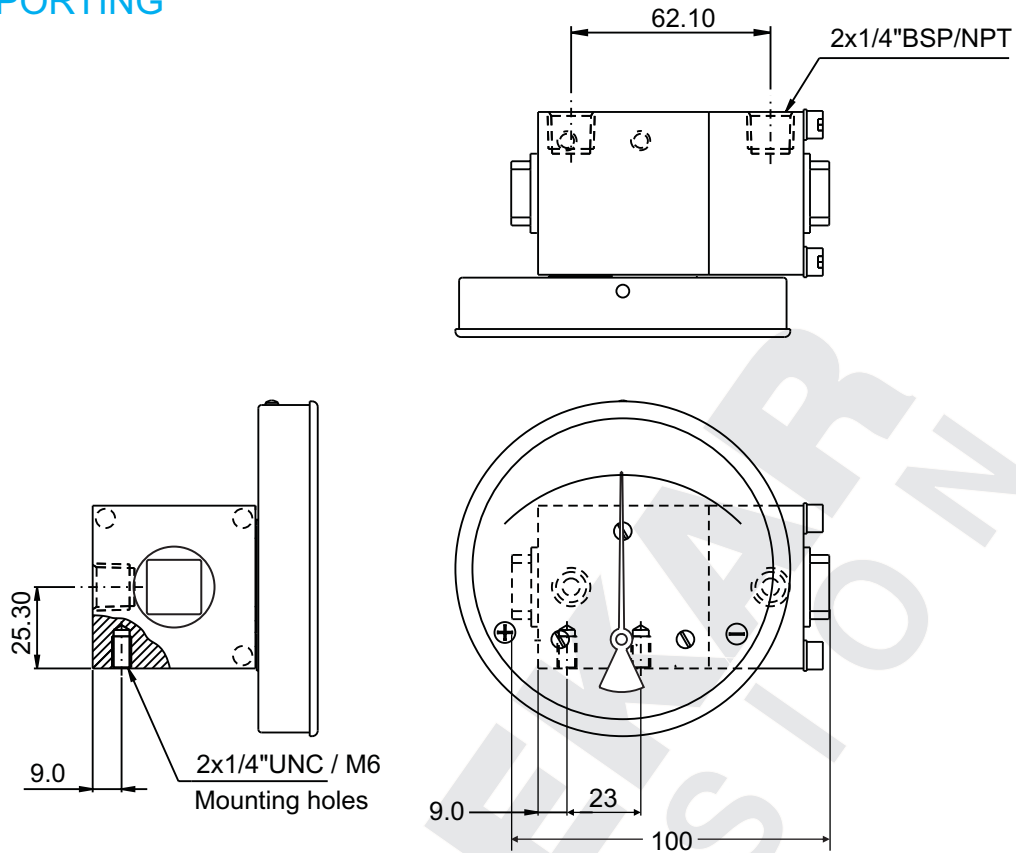

# PORTING DETAILS, FOR COMPOUND INSTRUMENTS MODEL CZ 300 DGC (WITHOUT SWITCH)

## BACK PORTING

## BOTTOM PORTING