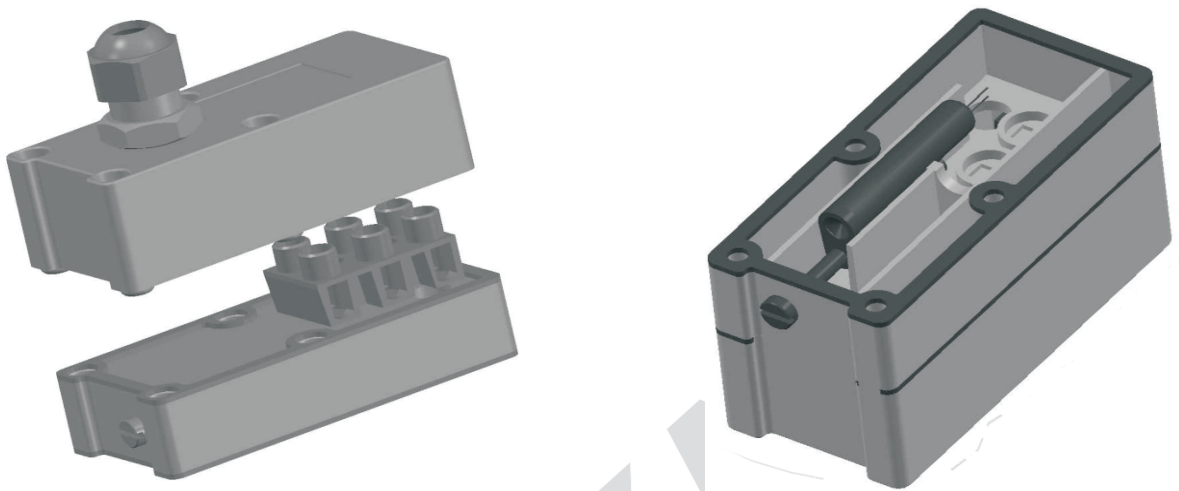

# SWITCH COVER COMBINATIONS, CZ 300DGC (COMPOUND INSTRUMENTS)

---

## Terminal Strip