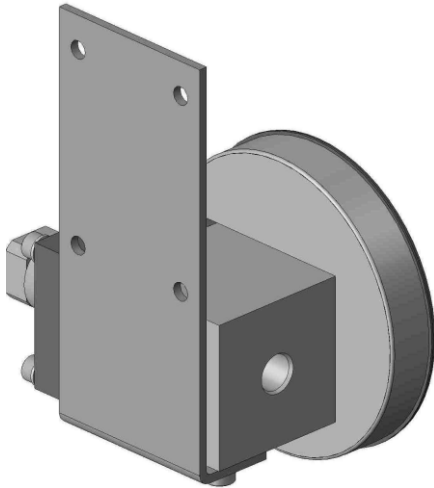

## CZ 400DGC MOUNTING COMBINATIONS

---

**SURFACE MOUNTING**

**HORIZONTAL PIPE MOUNTING**

**VERTICAL PIPE MOUNTING**

**PANEL MOUNTING**