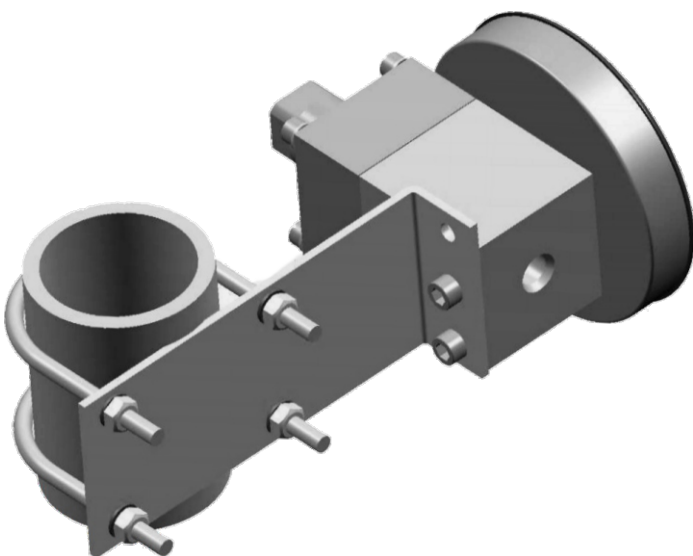

## CZ 400DGC MOUNTING COMBINATIONS

---

**SURFACE MOUNTING**

**HORIZONTAL PIPE MOUNTING**

**VERTICAL PIPE MOUNTING**

**PANEL MOUNTING**