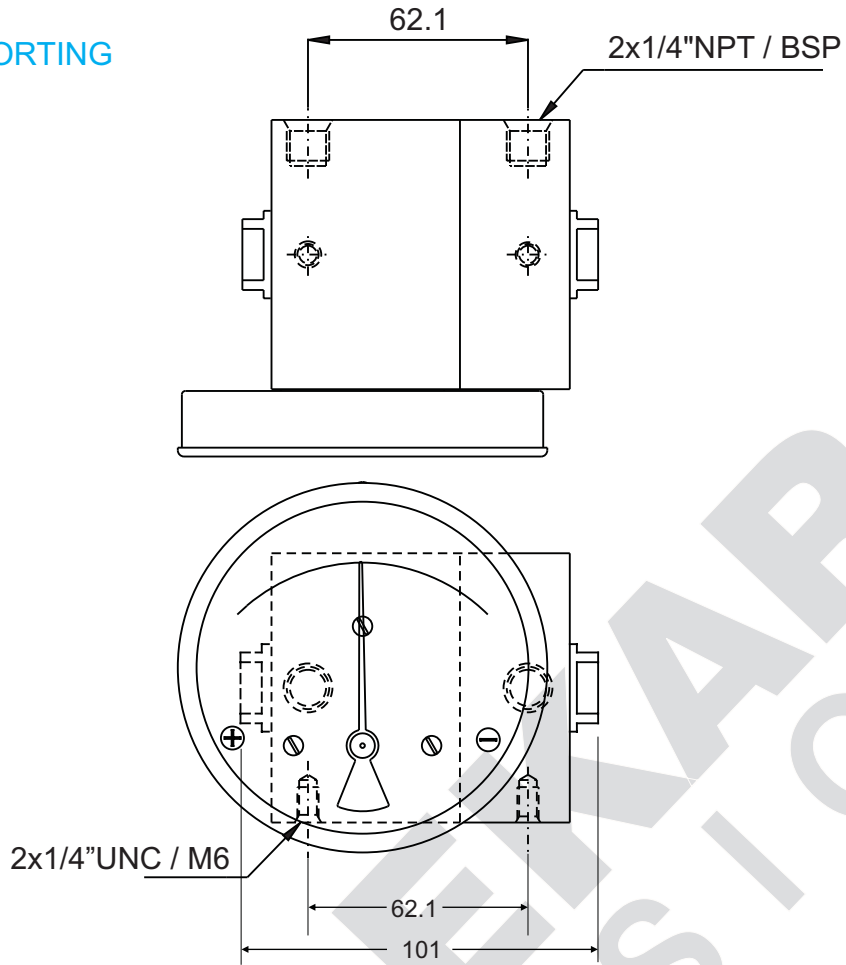

PORTING DETAILS, MEDIUM CONVOLUTED DIAPHRAGM INST. (CZ 400 DGC)

BACK PORTING

BOTTOM PORTING