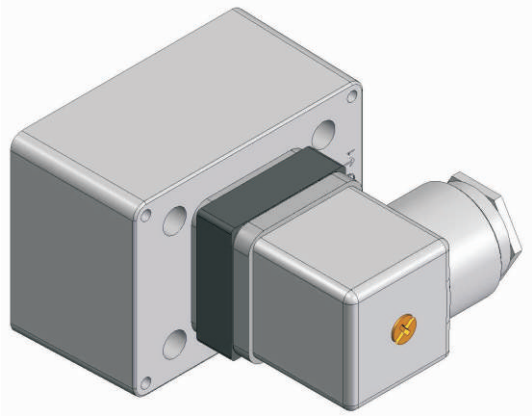

SWITCH COVER COMBINATIONS, DIAPHRAGM INSTRUMENTS (DX 20)

DIN plug at top

DIN plug on LP side

DIN plug at back

2 DIN plugs for 2 SPDT,s (1 on LP side and other on top)