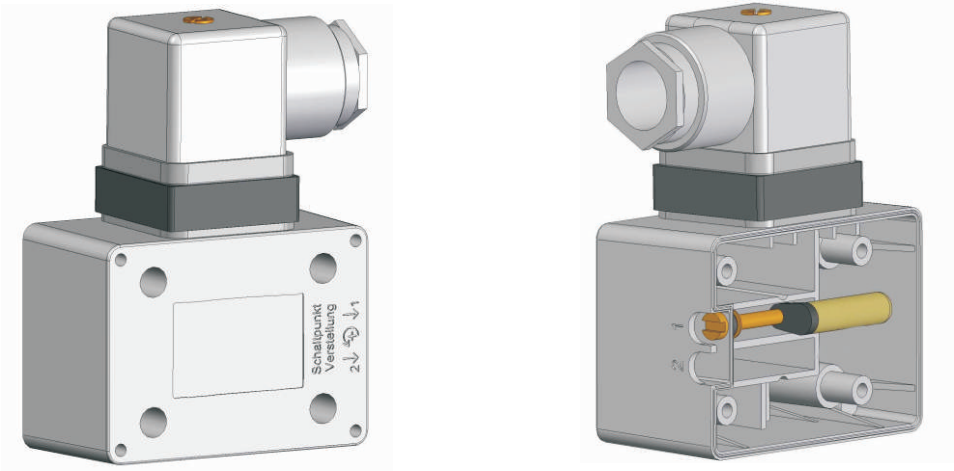

SWITCH COVER COMBINATIONS, DIAPHRAGM INSTRUMENTS (DX 20)

DIN plug at top

DIN plug on LP side

DIN plug at back

2 DIN plugs for 2 SPDT,s (1 on LP side and other on top)