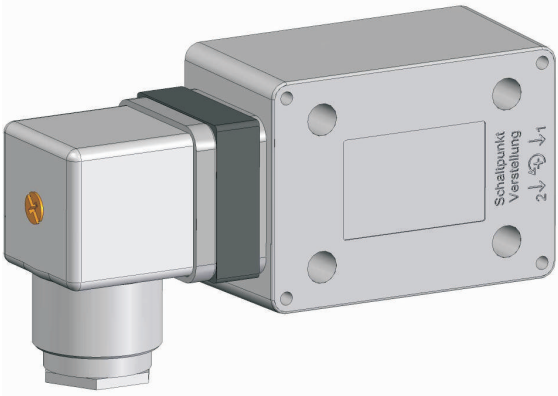

SWITCH COVER COMBINATIONS, DIAPHRAGM INSTRUMENTS (DX 20)

DIN plug at top

DIN plug on LP side

DIN plug at back

2 DIN plugs for 2 SPDT,s (1 on LP side and other on top)