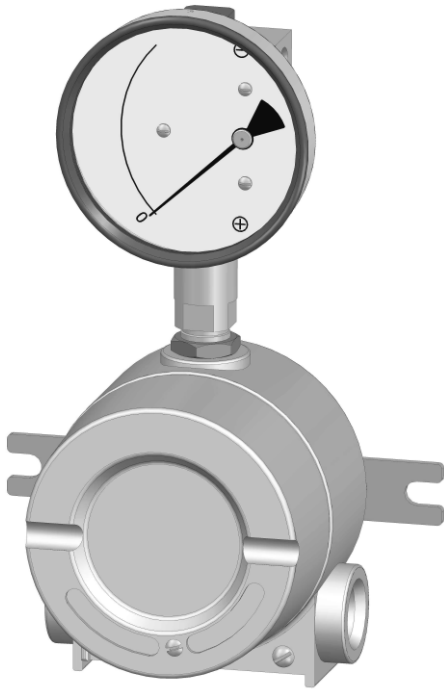

EX 300DGC MOUNTING COMBINATIONS

SURFACE MOUNTING

HORIZONTAL PIPE MOUNTING

VERTICAL PIPE MOUNTING