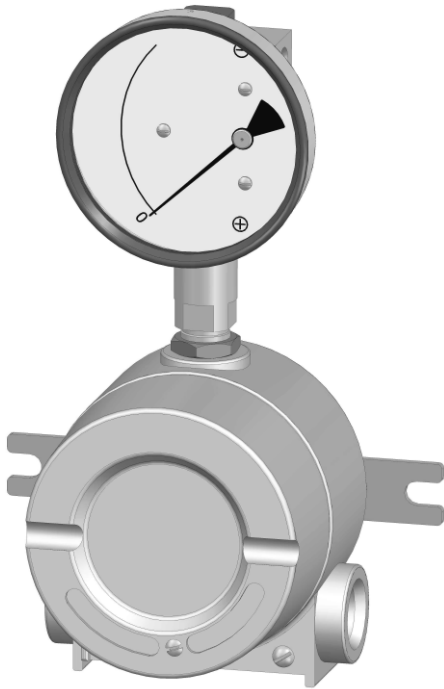

EX 400DGC MOUNTING COMBINATIONS

SURFACE MOUNTING

HORIZONTAL PIPE MOUNTING

VERTICAL PIPE MOUNTING