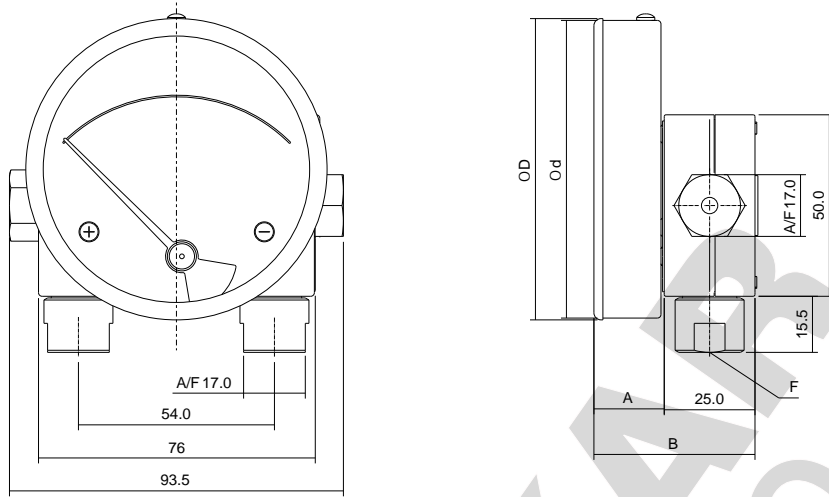

GAUGE WITH BOTTOM PORTS (MODEL DX 10)

GAUGE WITH BACK PORTS (MODEL DX 10)