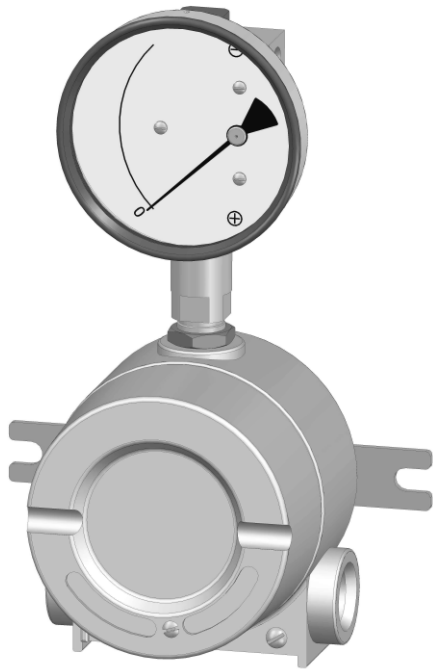

EX 200 DPG MOUNTING COMBINATIONS

SURFACE MOUNTING

HORIZONTAL PIPE MOUNTING

VERTICAL PIPE MOUNTING