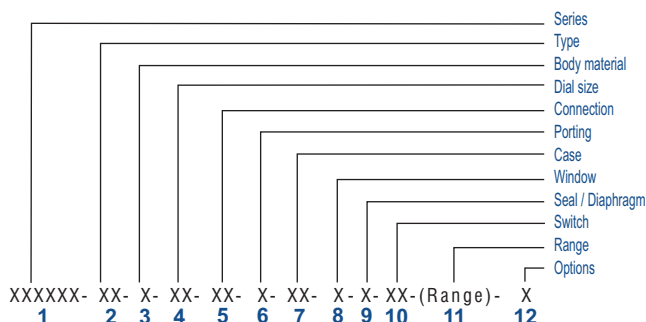

Notes

- This gauge is Ex d IIC T6 IP66 approved.
- For SS 316 case, please contact factory (MOQ applies).
- Switch adjustment range between 30-100% of full scale deflection (FSD). For specific details, please contact factory.
- Mounting bracket: Aluminum (Standard) ; SS (Optional)

0	None
2	One SPST, with a terminal strip
4	Two SPSTs, with a terminal strip

+

SPST Specifications (AC/DC max)

1 Standard	2	3	4
10 VA	40 VA	100 VA	60 VA
100 V	230 V	300 V	240 V
0.5 Amp	1 Amp	1 Amp	3 Amp
Adjustable	Adjustable	Adjustable	Adjustable

6	One SPDT, with a terminal strip
8	Two SPDTs, with a terminal strip

+

SPDT Specifications (AC/DC max)

1 Standard	2	3
3 VA	5 VA	5 VA
30 V	125 V	175 V
0.3 Amp	0.25 Amp	0.25 Amp
Adjustable	Adjustable	Adjustable

11 Range

Standard ranges : (Other ranges & units on request)

Kg/cm²	0.25	-	0.5	0.75	1	-	1.6	2	2.5	3	3.5	4	5	-	6	7	9	10
bar	0.25	-	0.5	0.75	1	-	1.6	2	2.5	3	3.5	4	5	-	6	7	9	10
mbar	250	-	500	750	1000	-	-	-	-	-	-	-	-	-	-	-	-	-
psi	-	5	8	-	15	20	25	30	-	40	50	60	-	80	-	100	-	-
kPa	25	-	50	75	100	-	160	200	250	300	350	400	500	-	600	700	900	1000

12 Options

O	None
C	Customer Logo
D	Dual scale
E	Colour band
F	Filter mesh in (+) connection
H	Descending calibration (long delivery time)
N	NACE
I	Oxygen service (Contact factory)
M1	2" horizontal pipe mounting bracket (In Aluminum)
M3	2" vertical pipe mounting bracket (In Aluminum)

Ordering code sequence

Contact factory for special execution.